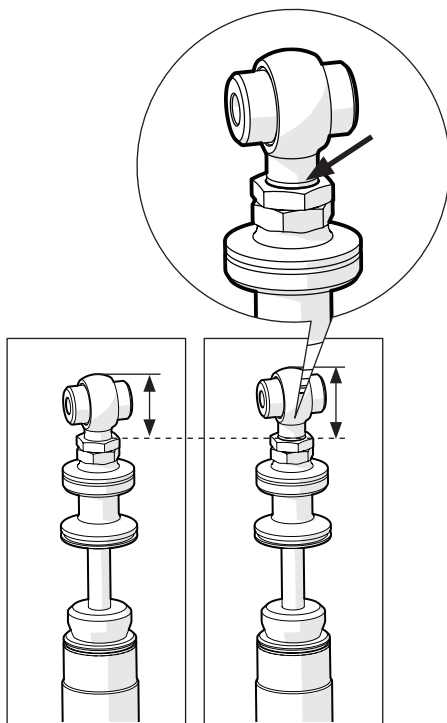

1 Length adjustable end eye

1.1

See the Öhlins *Workshop manual MC Road & Track shock absorber TTX* for correct procedure.

⚠ Warning!

Do not turn the adjustable end eye to more than 6 turns from fully in. At this point the groove is just visible below the lock nut.

1.2

Set the end eye to the wanted length.
Tighten the lock nut to 40 Nm.

MOUNTING INSTRUCTIONS

2 Fork +10 mm length/ stroke increase

2.1

See the Öhlins Workshop manual for OEM Front Forks for correct procedure.

Remove the 10 mm collar on the shaft between the top out spring and the seal head.

Install the preload tube supplied in this kit.

Do the procedure for both fork legs.

Öhlins products are subject to continuous improvement and development, therefore, although these instructions include the most up-to-date information available at the time of printing, minor updates may occur.