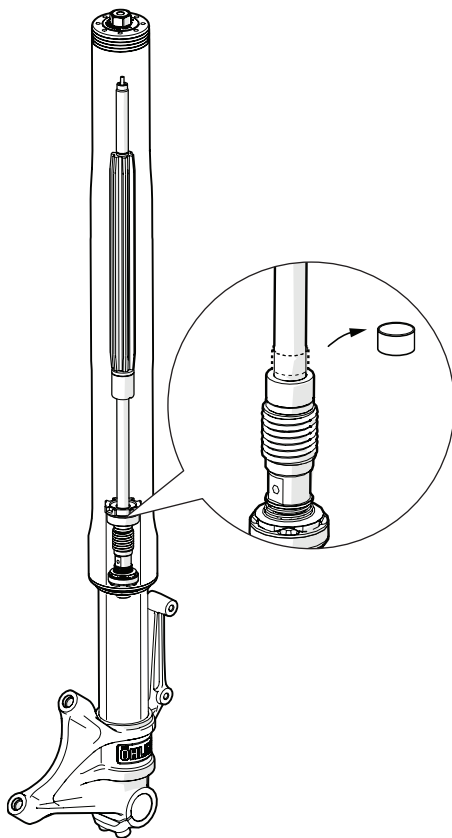

1 Length adjustable end eye

1.1

See the Öhlins *Workshop manual MC Road & Track shock absorber TTX* for correct procedure.

⚠ Warning!

Do not turn the adjustable end eye to more than 6 turns from fully in. At this point the groove is just visible below the lock nut.

1.2

Set the end eye to the wanted length.
Tighten the lock nut to 40 Nm.

MOUNTING INSTRUCTIONS

2 Fork +10 mm length/ stroke increase

2.1

See the Öhlins Workshop manual for OEM Front Forks for correct procedure.

Remove the 10 mm collar on the shaft between the top out spring and the seal head.

Install the preload tube supplied in this kit.

Do the procedure for both fork legs.

Öhlins products are subject to continuous improvement and development, therefore, although these instructions include the most up-to-date information available at the time of printing, minor updates may occur.