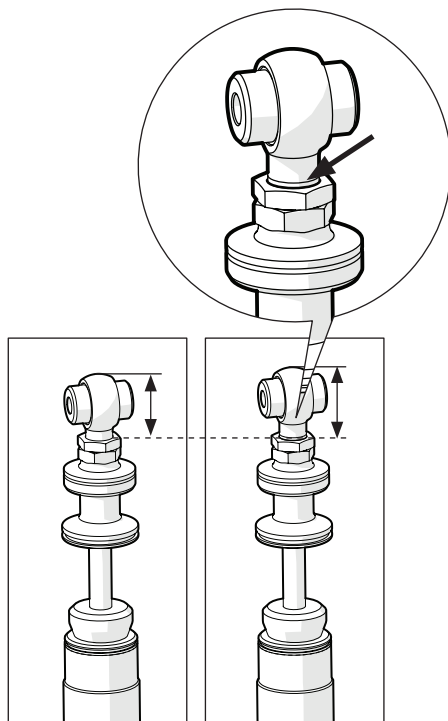

⚠ Warning!

Do not turn the adjustable end eye to more than 6 turns from fully in. At this point the groove is just visible below the lock nut.

1.2

Remove the O-ring from the installed end eye. Install the O-ring on the new end eye.

1.3

Set the end eye to the wanted length. Tighten the lock nut to 40 Nm.

MOUNTING INSTRUCTIONS

2 Fork +10 mm length/ stroke increase

2.1

See the Öhlins Workshop manual for OEM Front Forks for correct procedure.

Remove the 10 mm collar on the shaft between the top out spring and the seal head.

Install the preload tube supplied in this kit.

Do the procedure for both fork legs.

Öhlins products are subject to continuous improvement and development, therefore, although these instructions include the most up-to-date information available at the time of printing, minor updates may occur.