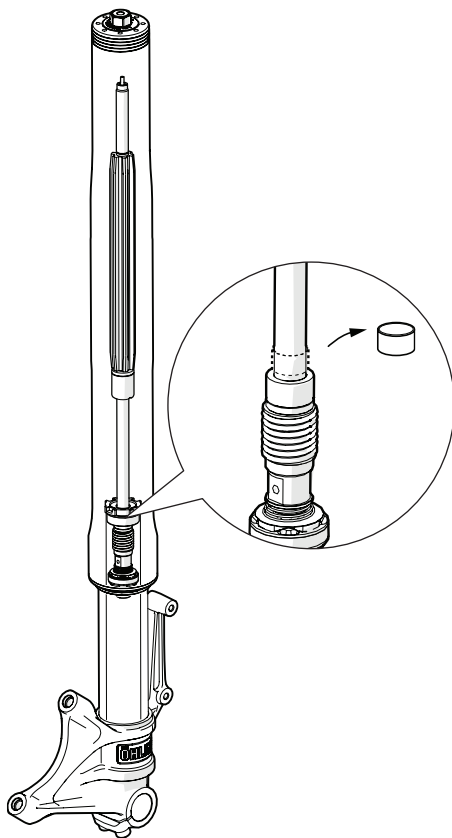

⚠ Warning!

Do not turn the adjustable end eye to more than 6 turns from fully in. At this point the groove is just visible below the lock nut.

1.2

Remove the O-ring from the installed end eye. Install the O-ring on the new end eye.

1.3

Set the end eye to the wanted length. Tighten the lock nut to 40 Nm.

MOUNTING INSTRUCTIONS

2 Fork +10 mm length/ stroke increase

2.1

See the Öhlins Workshop manual for OEM Front Forks for correct procedure.

Remove the 10 mm collar on the shaft between the top out spring and the seal head.

Install the preload tube supplied in this kit.

Do the procedure for both fork legs.

Öhlins products are subject to continuous improvement and development, therefore, although these instructions include the most up-to-date information available at the time of printing, minor updates may occur.